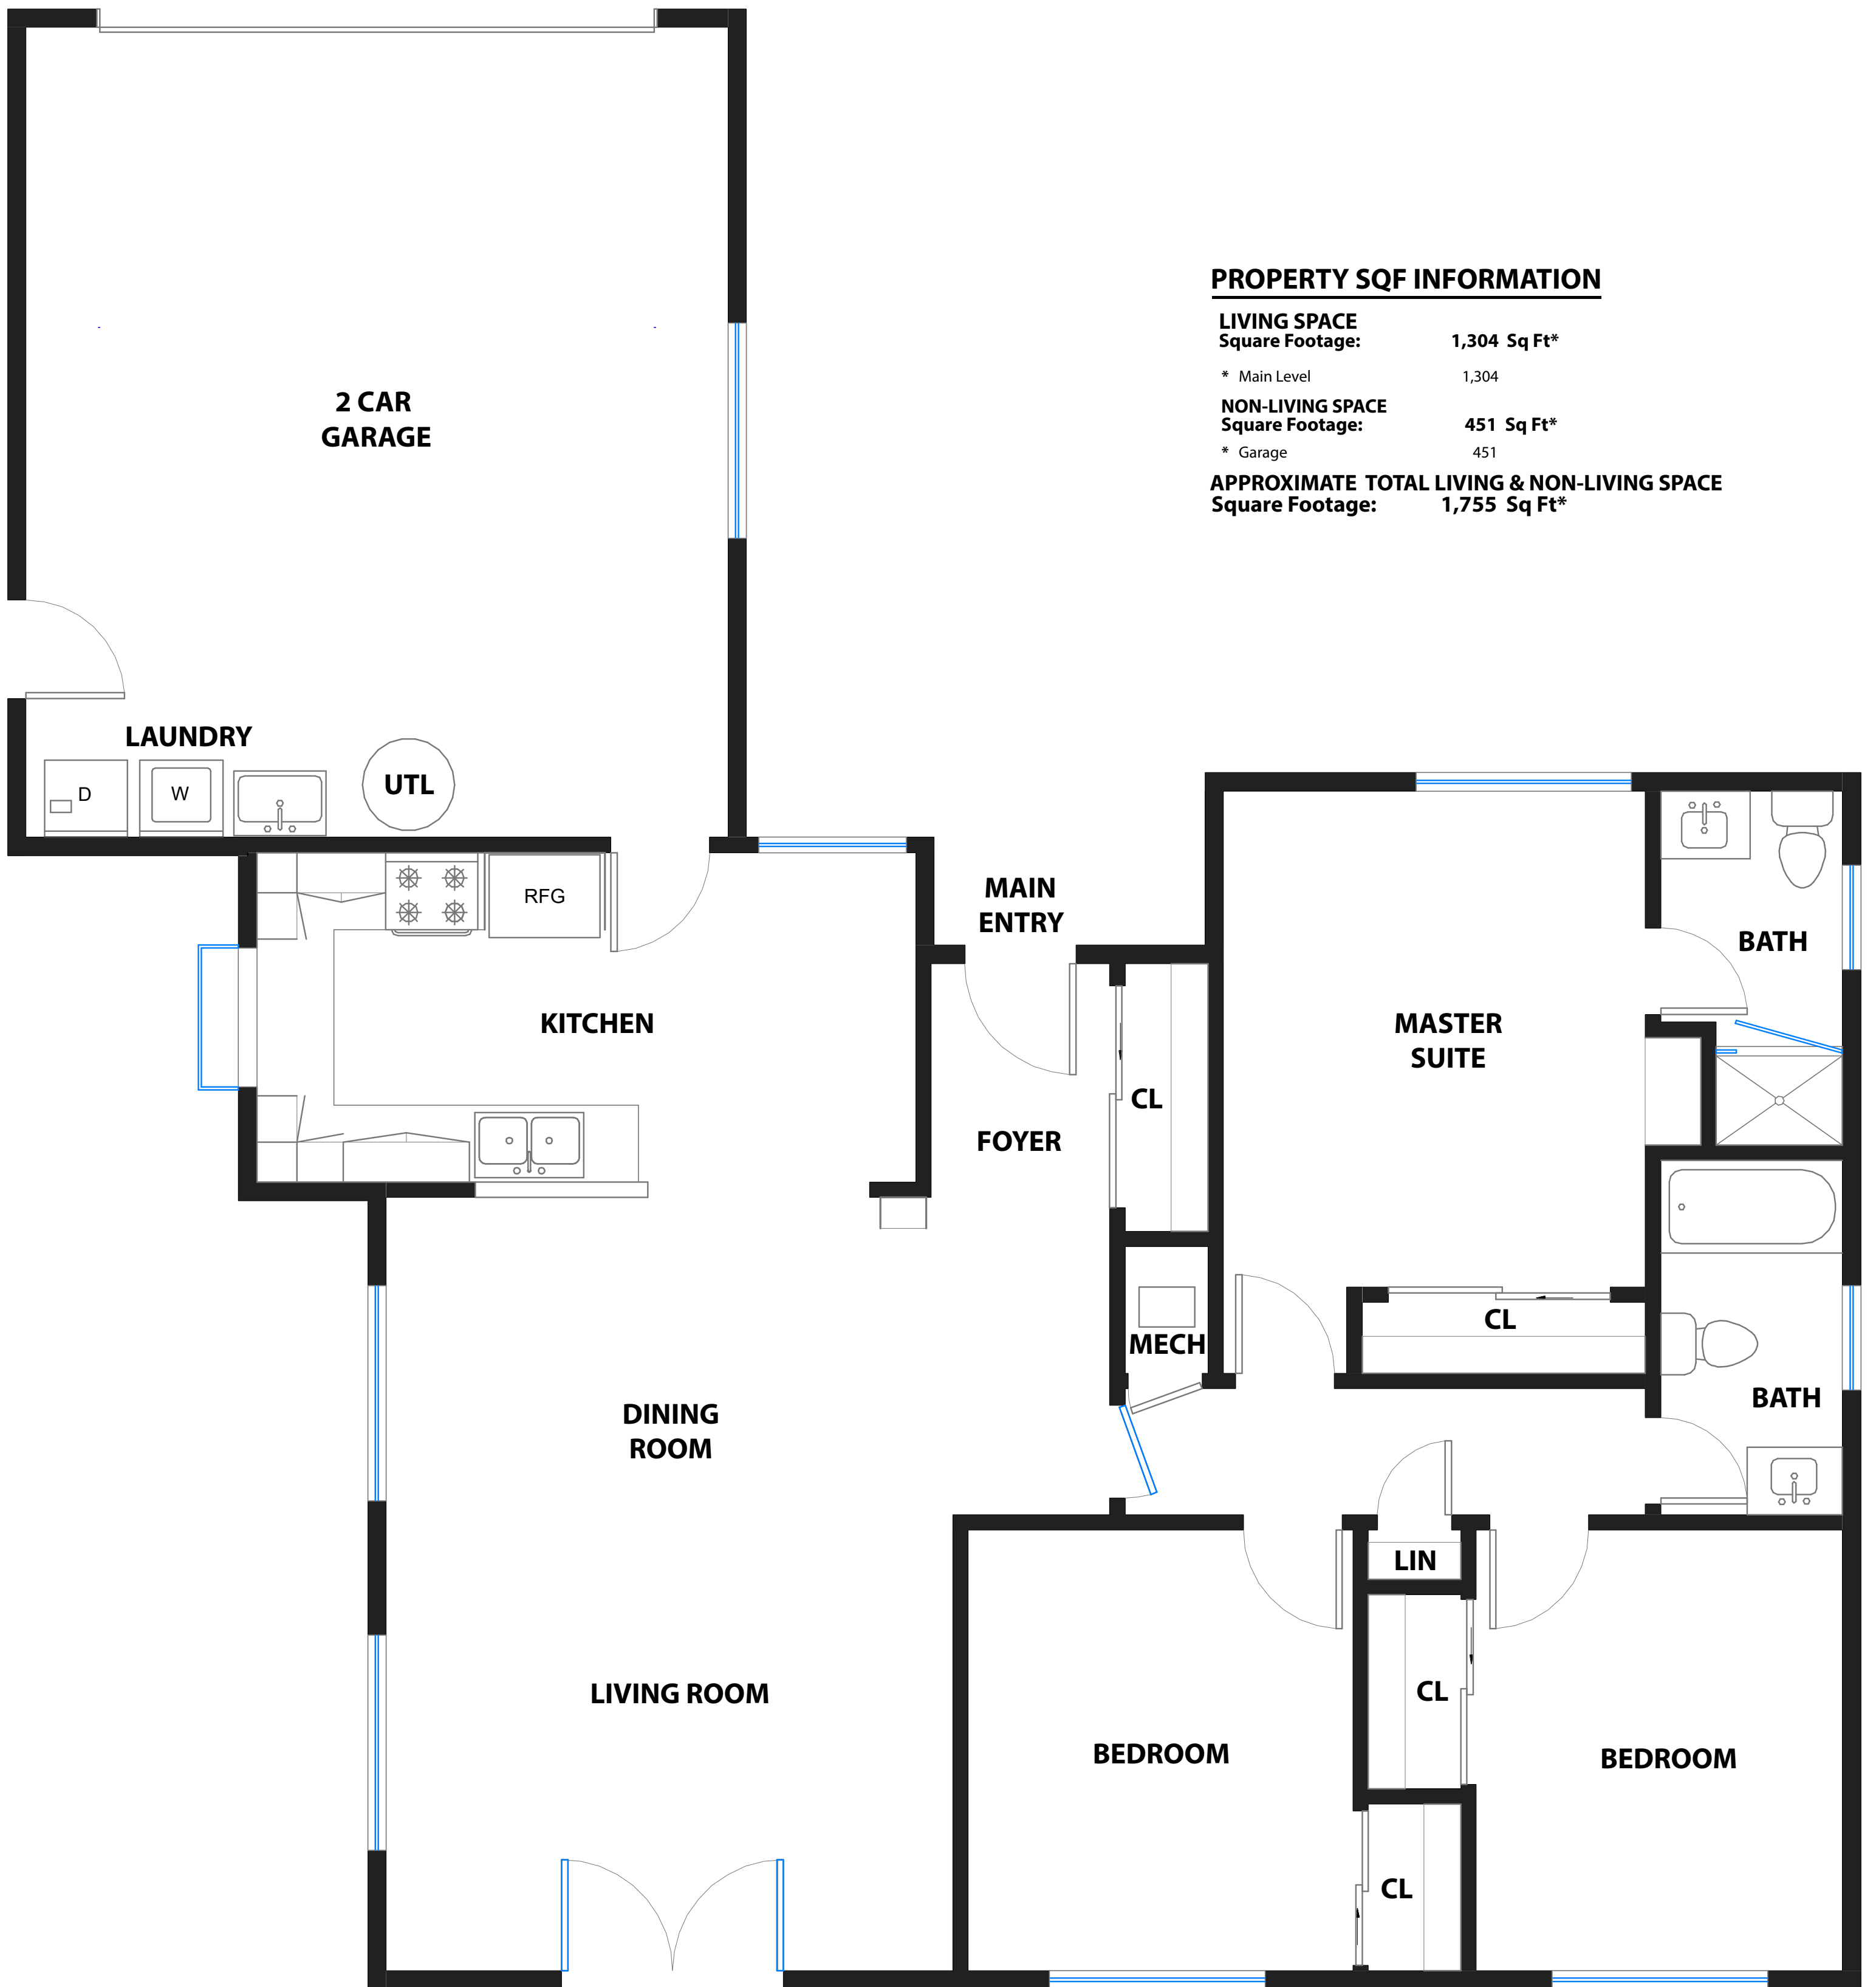

987 E. HOMESTEAD ROAD

SUNNYVALE, CALIFORNIA

PROPERTY SQF INFORMATION

LIVING SPACE
Square Footage: 1,304 Sq Ft*

* Main Level 1,304

NON-LIVING SPACE
Square Footage: 451 Sq Ft*

* Garage 451

APPROXIMATE TOTAL LIVING & NON-LIVING SPACE
Square Footage: 1,755 Sq Ft*